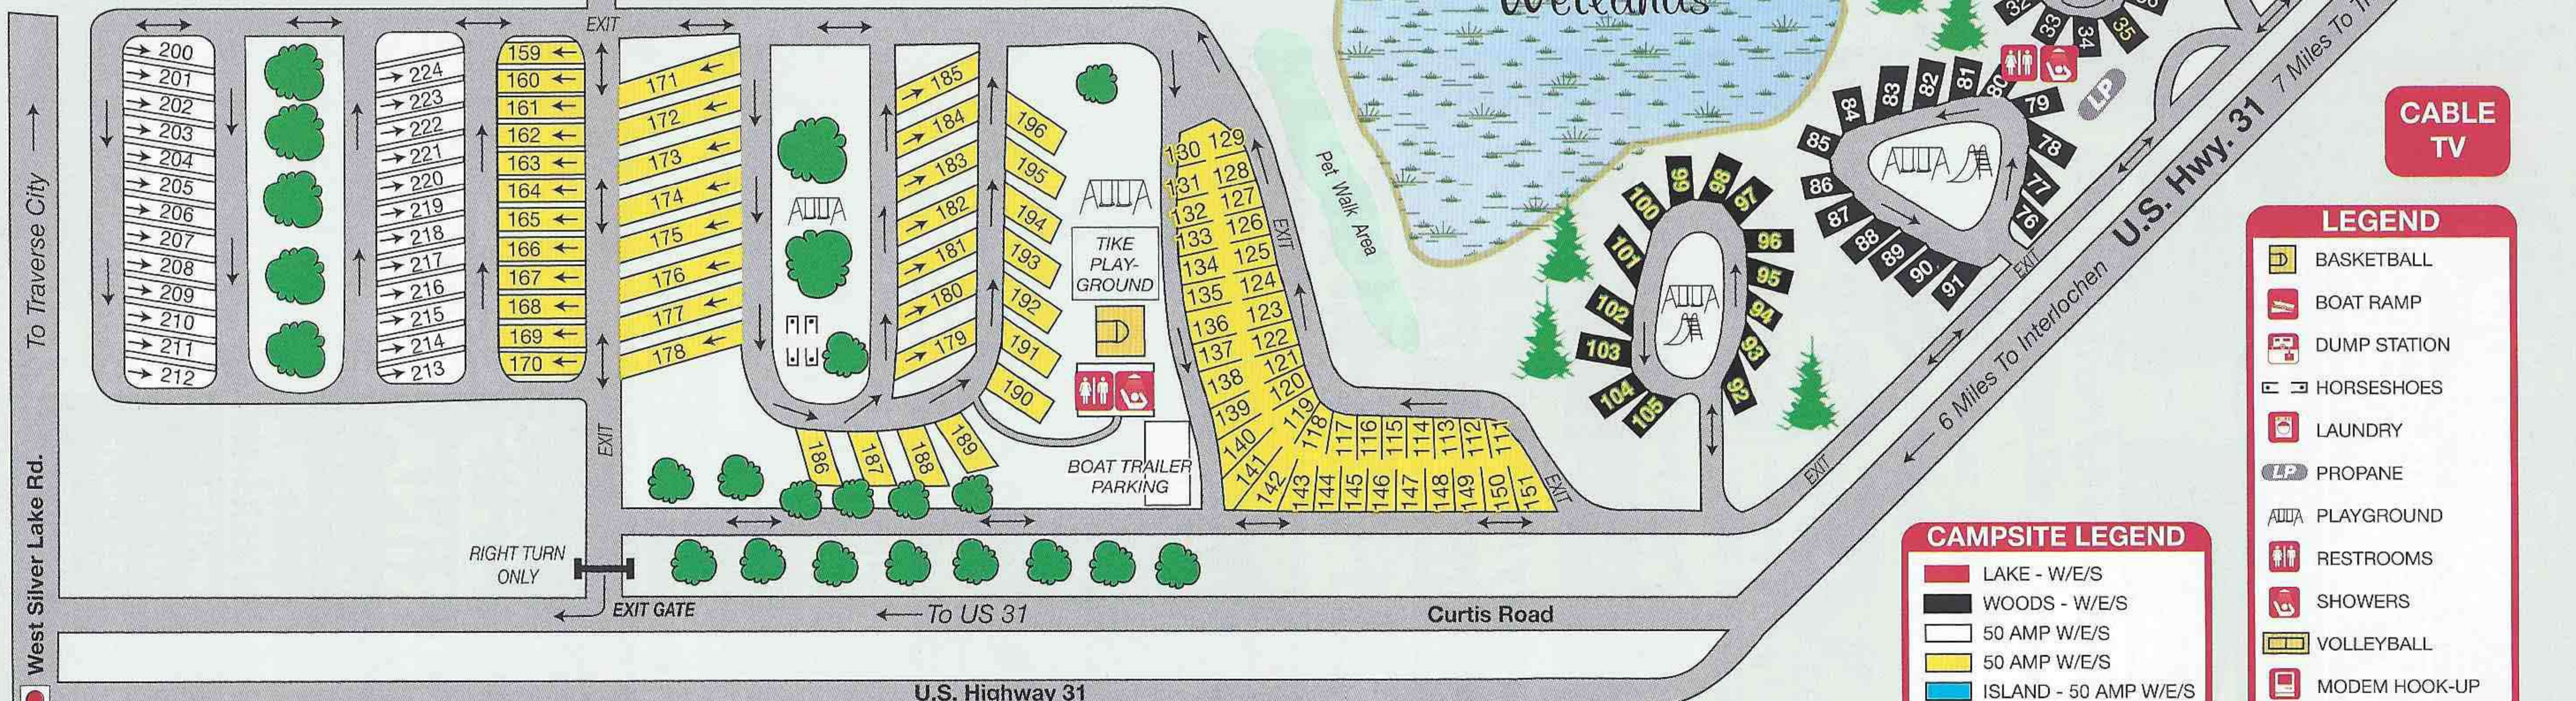

Holiday Park Campground

Michigan Airstreamers Park

Traverse City, Michigan

4860 U.S. 31 South • Traverse City, MI 49685

Grand Traverse County

(231) 943-4410 • Fax: (231) 943-0460

www.HolidayParkTC.com

7-Day Cancellation Policy

LEGEND	
	BASKETBALL
	BOAT RAMP
	DUMP STATION
	HORSESHOES
	LAUNDRY
	PROPANE
	PLAYGROUND
	RESTROOMS
	SHOWERS
	VOLLEYBALL
	MODEM HOOK-UP

CAMPSITE LEGEND	
	LAKE - W/E/S
	WOODS - W/E/S
	50 AMP W/E/S
	50 AMP W/E/S
	ISLAND - 50 AMP W/E/S

To Traverse City

West Silver Lake Rd.

RIGHT TURN ONLY

EXIT GATE

To US 31

Curtis Road

U.S. Highway 31

All Rights Reserved ©